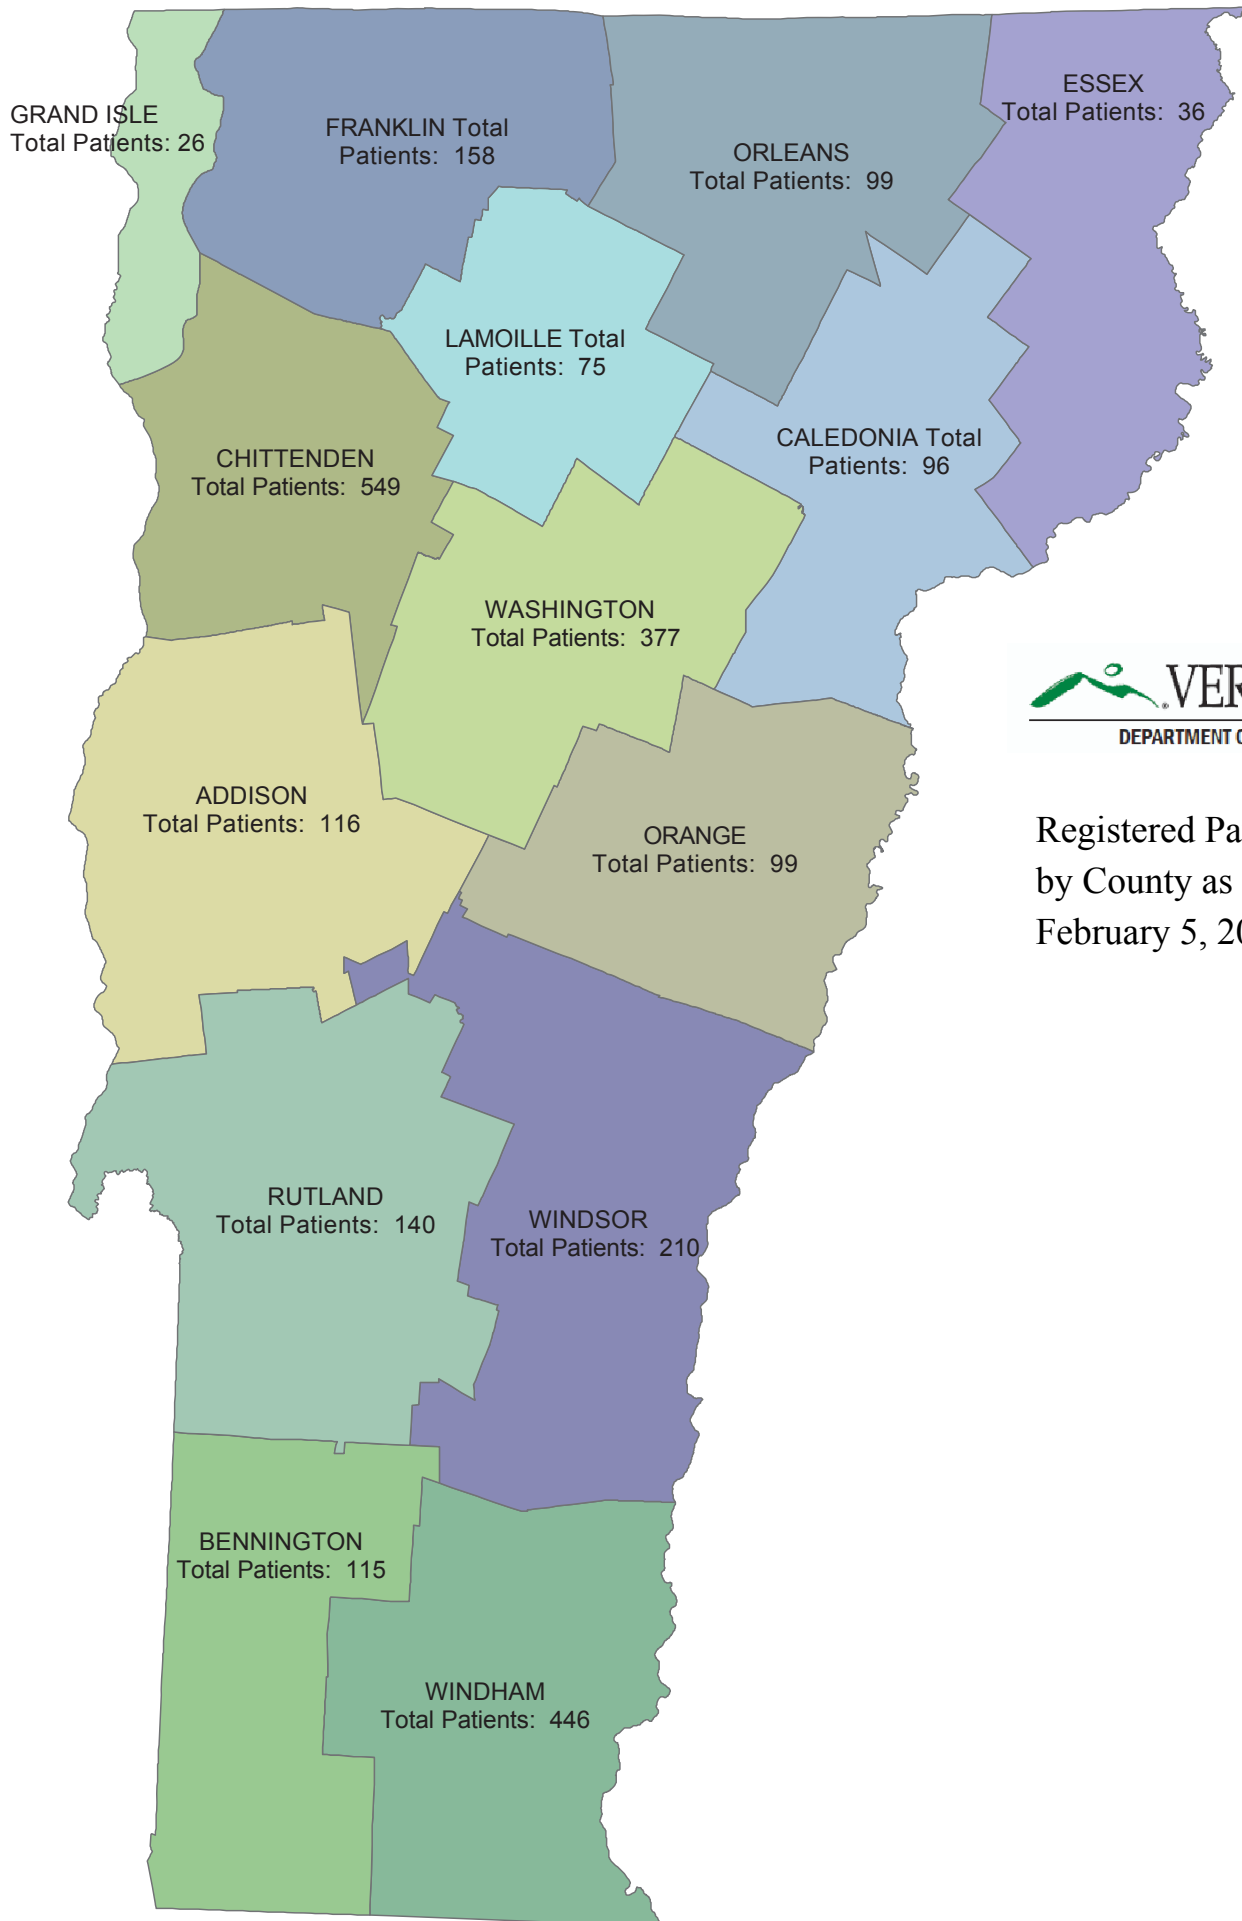

Vermont Marijuana Registry

Registered Patients
by County as of
February 5, 2016